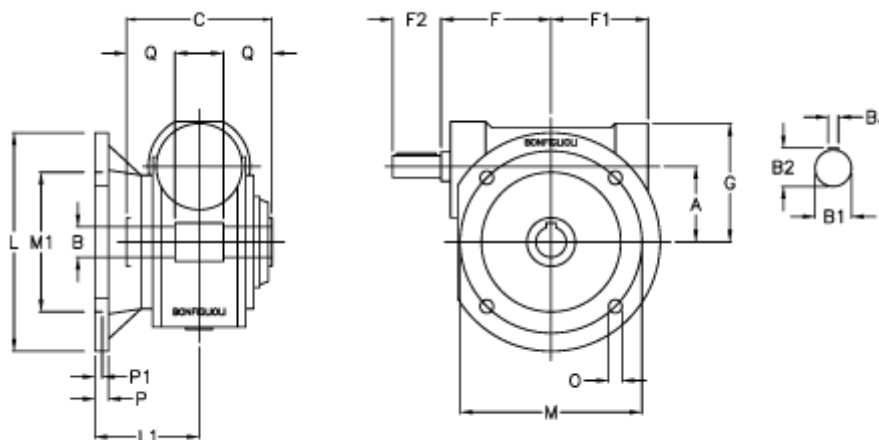

Article number: 3901185030500

Description: Worm gear with solid input shaft
VF 185FC-30-HS

Measures

a	= 185.4	F1 = 205	P = 22
B	= 60	F2 = 70	P1 = 13
B1	= 40	g = 267	Q = 65.0
B2	= 43	L = 400	
B3	= 12	L1 = 155.5	
C	= 190	m = 350	
Description	= VF 185FC-xx-HS	M1 = 280	
F	= 214.5	O = 22	